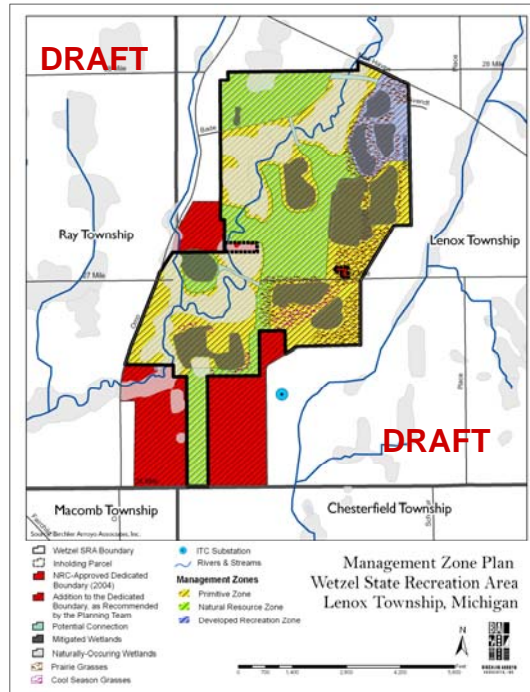

Proposed Final February 2007 General Management Plan

Long-range management guidance focused on the specific natural resources, historic-cultural resources, recreation opportunities and the education-interpretation opportunities of...

Wetzel State Recreation Area

Prepared by Birchler Arroyo Associates, Inc. on behalf of MDNR-Parks and Recreation Division and Lenox Township,
and directed by Paul N. Curtis, Management Plan Administrator